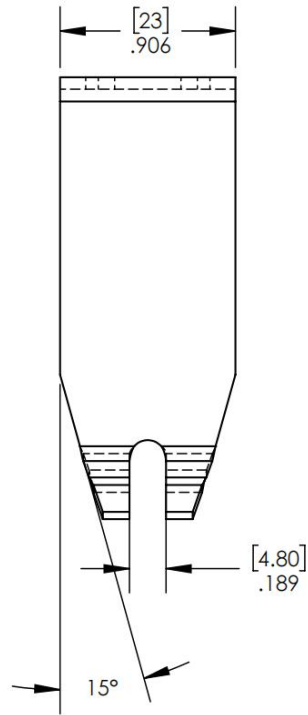

Wave Soldering Machine Finger – V-type