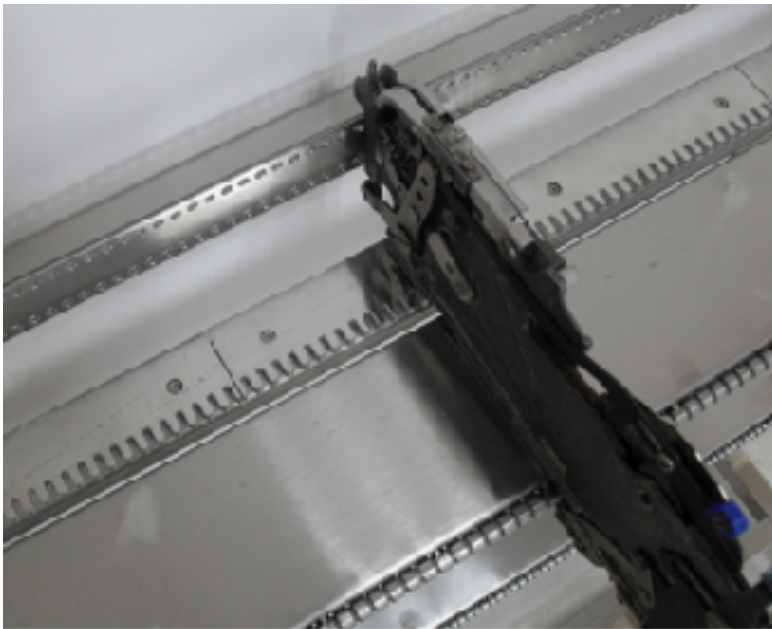

# Juki feeder storage carts

1. Two layers, 40pcs slots per layer
2. 800x600x1100mm
3. With four metal flexible castor

# Samsung CP feeder storage carts

1. Two layer, 56 slots per layer
2. 1000x600x1200mm
3. With four metal flexible castor